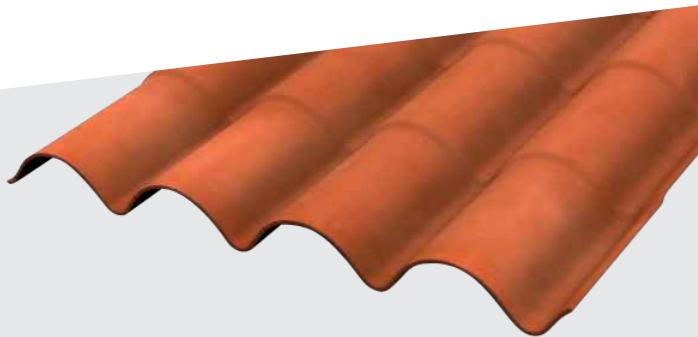

## We've got you covered

Owning a stylish Mediterranean roof, has never been easier or more affordable!

Light-weight, tough, quick and easy to install, the Marley Verona Fibre Cement Solution offers stylish good looks at a fraction of the cost of clay.

## **NEW!** Marley Verona Fibre Cement Roof Sheets

Stylish and economical – Marley Verona offers a simple and effective Mediterranean Style roofing solution

### Advantages:

- > **Affordable and Stylish** – a clay-simulated look at the fraction of the cost when compared to clay.
- > **Lightweight and Economical** – the large light-weight sheets afford a quicker installation and lighter sub-structure, that results in labour and material cost savings
- > **Suitable for low pitched installations** – can be installed at roof pitch of 20°
- > **Dry ridge and hip construction** – effective and simple to install universal and hip ridges that do not require mortar bedding.
- > **Improved thermal insulation when compared with steel sheeting** – more stable indoor temperatures and substantial decrease in reverberation and noise.

Available in dual tone  
terracotta:

> 1.062m x 1.60m sheets

**100% Asbestos Free!**

All our profiled sheeting  
contains no asbestos

We know how important it is to find practical information and to keep up with the latest development in Roofing. Visit our website or scan the QR code for more information on the latest in Roofing news, product and tips.