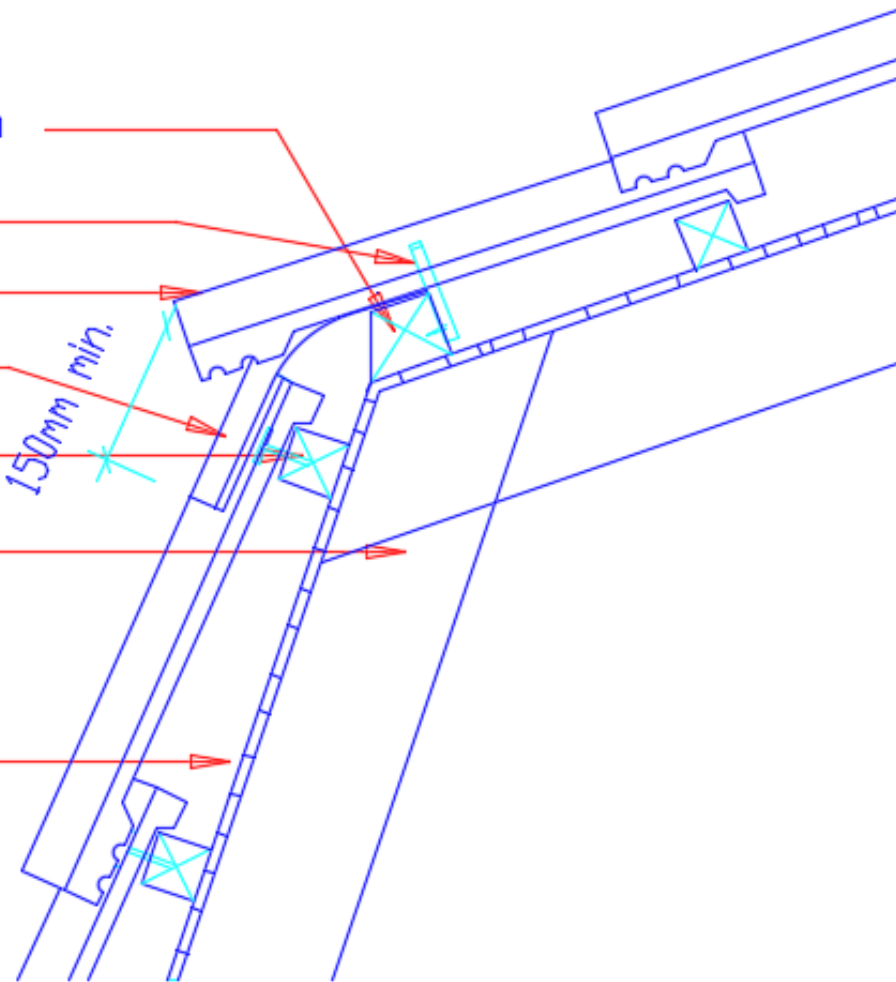

RT-SR-01

Tilting batten

Storm clip

Roof tile

Flashing

Batten

Rafter

Underlay

150mm min.

MANSARD ROOF