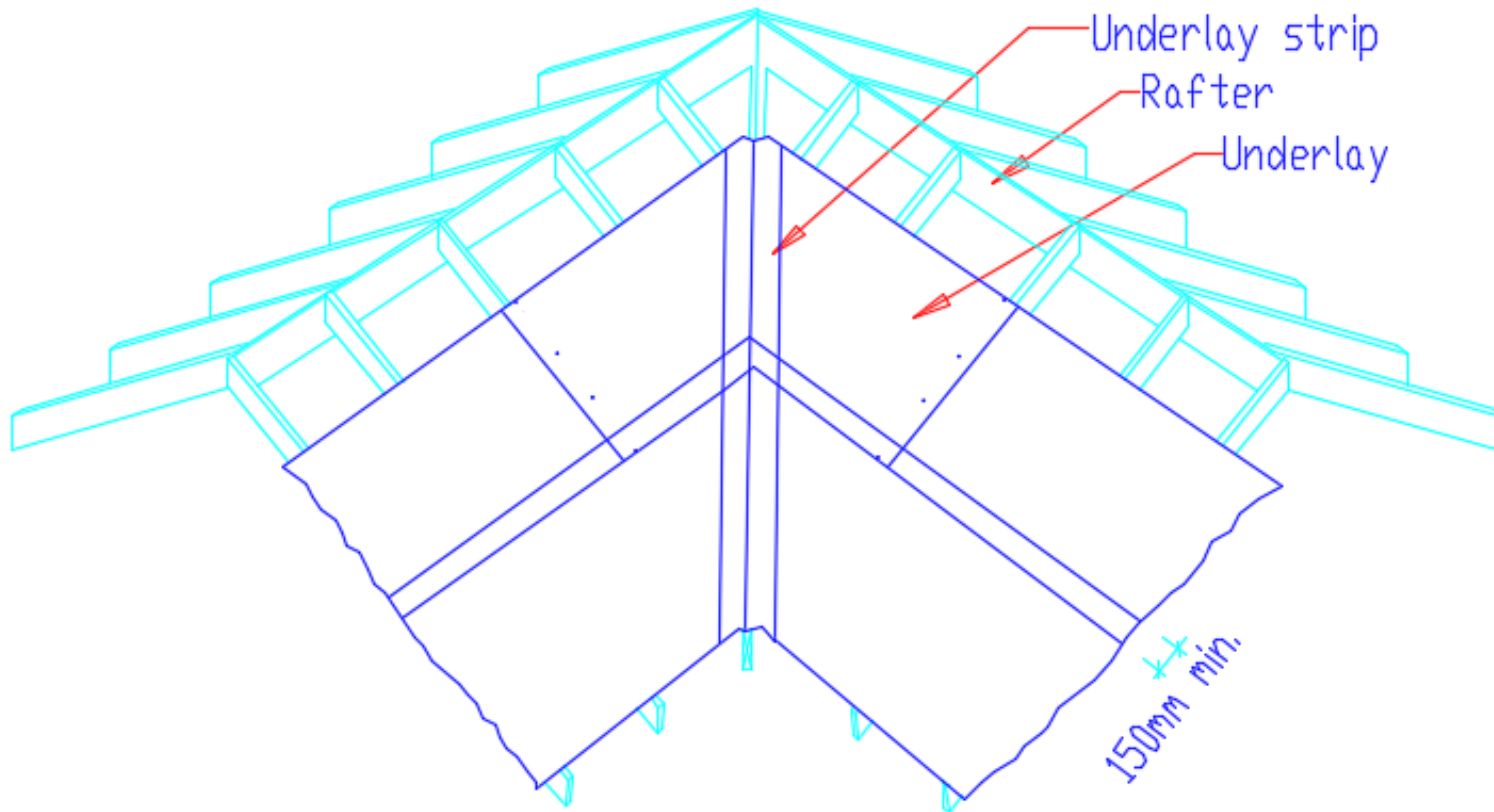

RT-UN-04

VALLEY 600 mm UNDERLAY STRIP