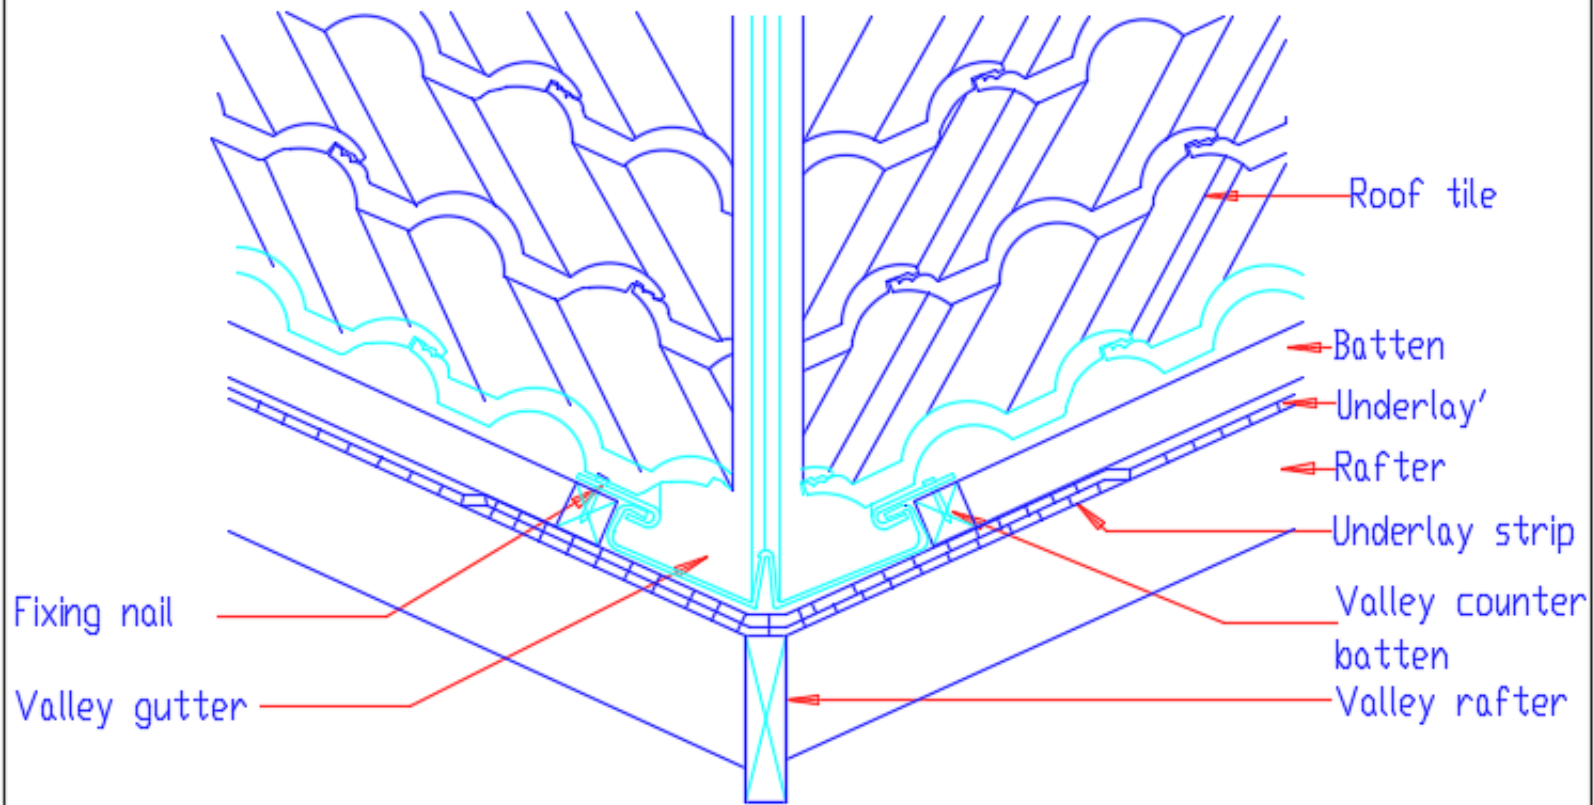

RT-VA-03

OPEN VALLEY WITH SPECIAL GUTTTER